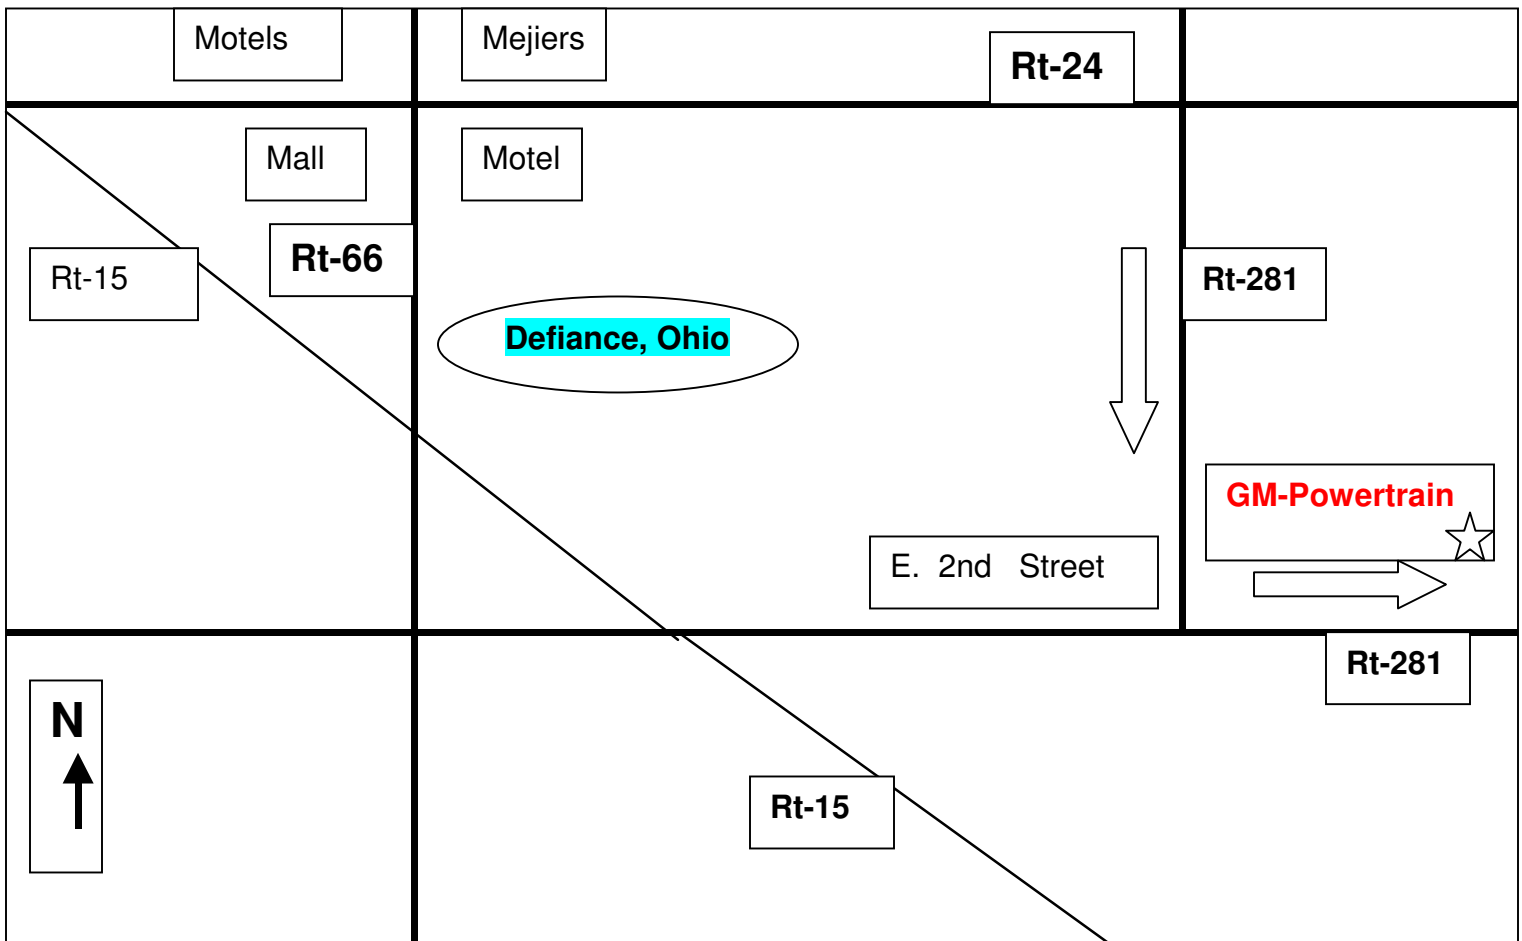

Fountain City & Glass City Corvette Clubs
Labor Day Weekend 14 Events - Sept. 01 & 02, 2007

SANCTION #'S: WO-321 thru WO-327
WO-391 thru WO-297

EVENT TYPE: **14 LOW SPEEDS**

DATE: **SEPT. 01 & 02, 2007**

FIRST CAR OFF: **11:00 AM**

EXHAUST: **“”””OPEN””””**

LOCATION: **GM Powertrain, U.S. Rt 281 East, Defiance, OH - See Map**

Governor – Fountain City
 Bill Decator
 23592 Co Rd U
 Archbold, Ohio 43502
 (419) 267-5568